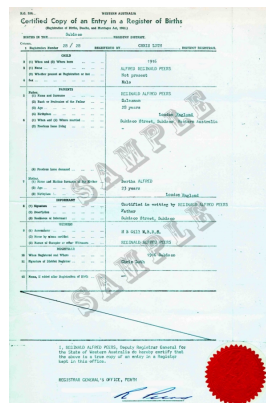

## Prices for Birth, Marriage and Death Certificates

The tables below provide information on current prices.

Historical Western Australian family history certificates are now available at a reduced price of \$20.00 (Au) see table below for details.