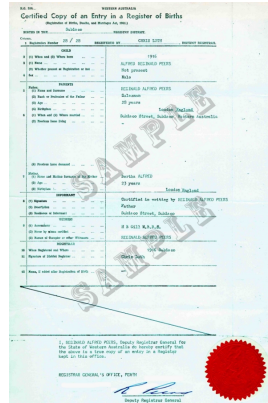

Prices for Birth, Marriage and Death Certificates

The tables below provide information on current prices.

Historical Western Australian family history certificates are now available at a reduced price of \$20.00 (Au) see table below for details.