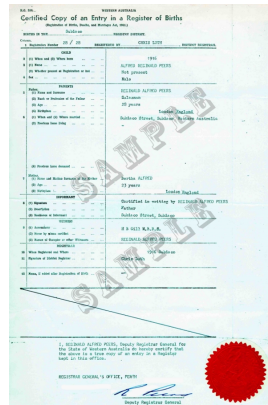

Prices for Birth, Marriage and Death Certificates

The tables below provide information on current prices.

Historical Western Australian family history certificates are now available at a reduced price of \$20.00 (Au) see table below for details.